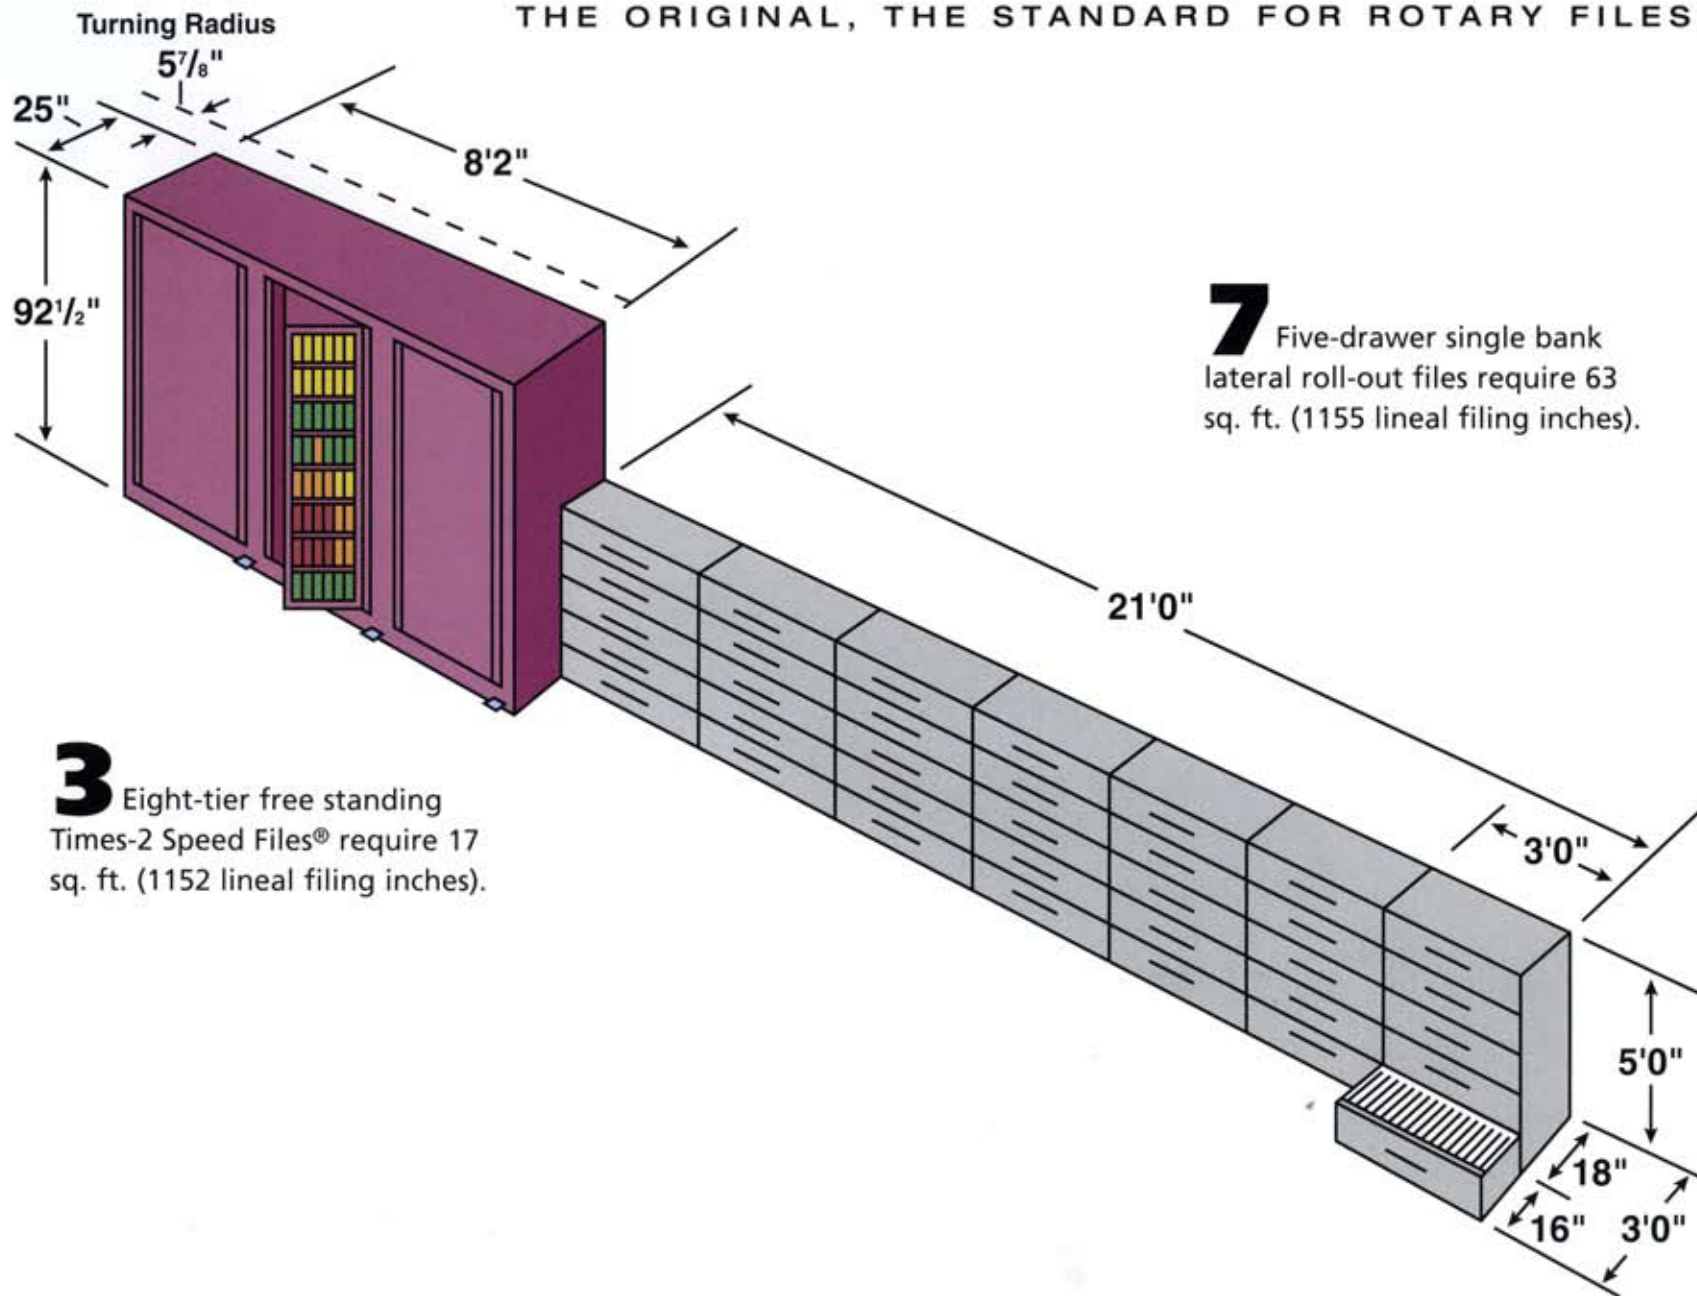

TIMES-2 SPEED FILES™

THE ORIGINAL, THE STANDARD FOR ROTARY FILES

7 Five-drawer single bank lateral roll-out files require 63 sq. ft. (1155 lineal filing inches).

3 Eight-tier free standing Times-2 Speed Files® require 17 sq. ft. (1152 lineal filing inches).